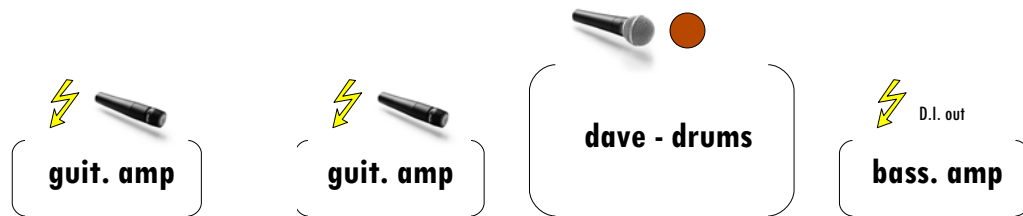

# stagerider

ivo – lead guitar  
backing voice

stutz – voice  
rhythm Guitar

raphi - bass

monitor    power    gesangsmik.    instrumentenmik.    d.i. out d.i. out vorhanden

**wer**

**was**

**instrument**

bass, laney 1x12" Combo

dave

drummer, backing voice

pearl srx 5-teilig, rock-aufstellung